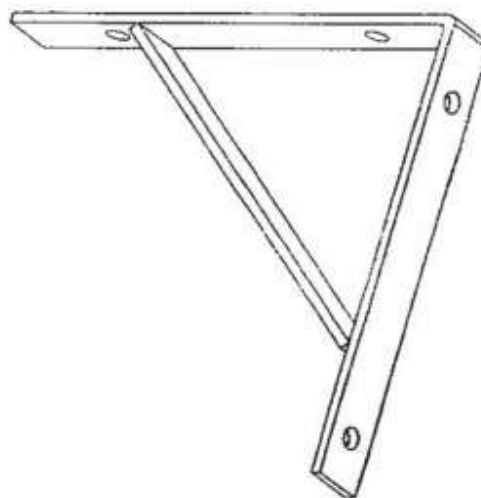

Material: ST37

Wall Support 30cm

Coating: RAL7032

Ladder Brachial 20cm