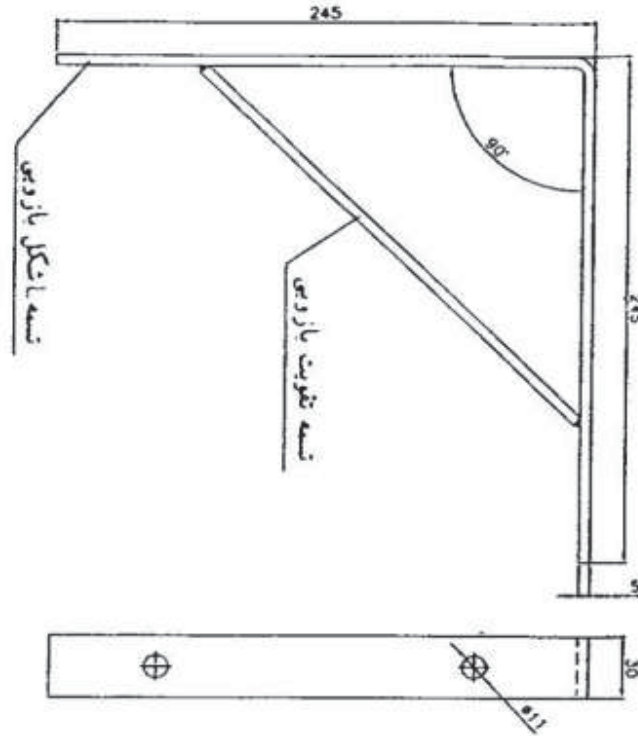

Material: ST37

Wall Support 30cm

Coating: RAL7032

Ladder Brachial 20cm